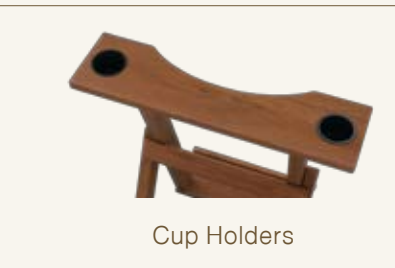

BD-DRSE

BD-DRD

BD-SCW

BD-ES18

Collapsible Design >
for easy movement
and storage

Driving Range

Make your driving range more welcoming by outfitting it with coordinating range dividers, club washers, or bag stands. See page 182 for additional range products.

SKU	ITEM	DIMENSIONS	PRICE
BD-DRSE	FOLDING BAG STAND	17"W × 6"D × 32"H	\$249
BD-DRD	DRIVING RANGE DIVIDER	42"W × 2"D × 5"H	\$179
BD-SCW	SQUARE CLUB WASHER	21"W × 21"D × 25"H	\$798
BD-ES18	18" EASEL CLOCK	21"W × 34"H	\$601