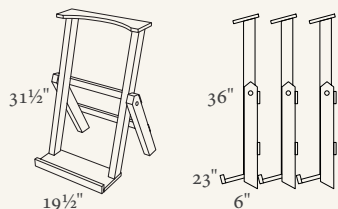

BD-DRSE

BD-DRD

BD-SCW

BD-ES18

Collapsible Design >
for easy movement
and storage

Driving Range

Make your driving range more welcoming by outfitting it with coordinating range dividers, club washers, or bag stands. See page 182 for additional range products.

SKU	ITEM	DIMENSIONS	PRICE
BD-DRSE	FOLDING BAG STAND	17"W × 6"D × 32"H	\$249
BD-DRD	DRIVING RANGE DIVIDER	42"W × 2"D × 5"H	\$179
BD-SCW	SQUARE CLUB WASHER	21"W × 21"D × 25"H	\$798
BD-ES18	18" EASEL CLOCK	21"W × 34"H	\$601