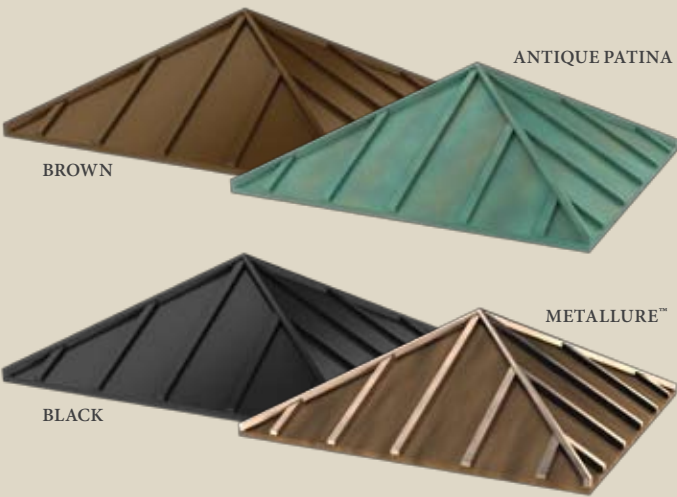

Designer Roofs
OPTIONS

PAVILION

| | | |
|--------|---|-------|
| OPTION | SMALL DESIGNER ROOF Sized for telephone boxes & Tee Monuments™ 23"W X 23"D X 9"H | \$125 |
| OPTION | MEDIUM DESIGNER ROOF Sized for 26-gallon sideload waste enclosures 26"W X 26"D X 9 3/4"H | \$275 |
| OPTION | LARGE DESIGNER ROOF Sized for water cooler enclosures 31"W X 31"D X 11"H | \$175 |

COTTAGE SHAKE

MEDITERRANEAN

| | | |
|--------|---|-------|
| OPTION | X-LARGE DESIGNER ROOF Sized for combination stations, water bottle stations & double towel valet stations :: 49"W X 31"D X 11"H | \$250 |
| OPTION | XX-LARGE DESIGNER ROOF Sized for refreshment centers, convenience stations & triple towel valet stations :: 66"W X 31"D X 10"H | \$375 |

PRESTWICK WOOD PRESERVATION SYSTEM

FINISHED IRON WOODS™

WEATHERED IRON WOODS™

FINISHED TEAK

WEATHERED TEAK

FINISHED WOODLANDS

WEATHERED WOODLANDS

Our three-part wood preservation system is the longest lasting process of its kind offered for golf course furnishings. It is the same system used during manufacturing to protect the appearance of our Iron Woods™ and Woodlands collections. While we make every attempt to maximize product endurance, all wood furniture exposed to the elements will eventually require some maintenance.