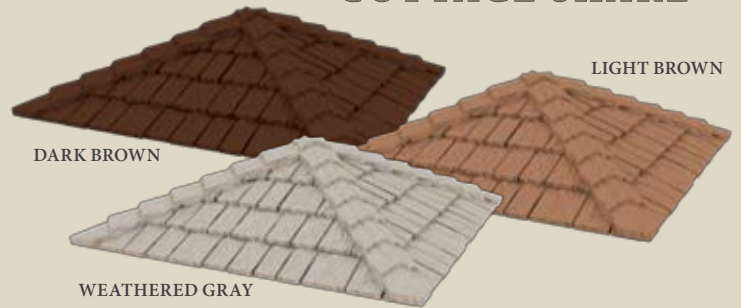

COTTAGE SHAKE